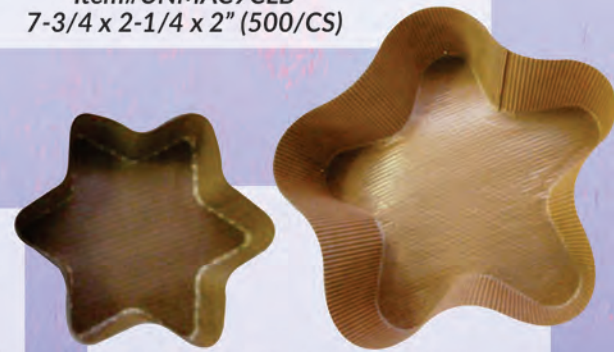

Star Baking Molds
Please request sizes & prices